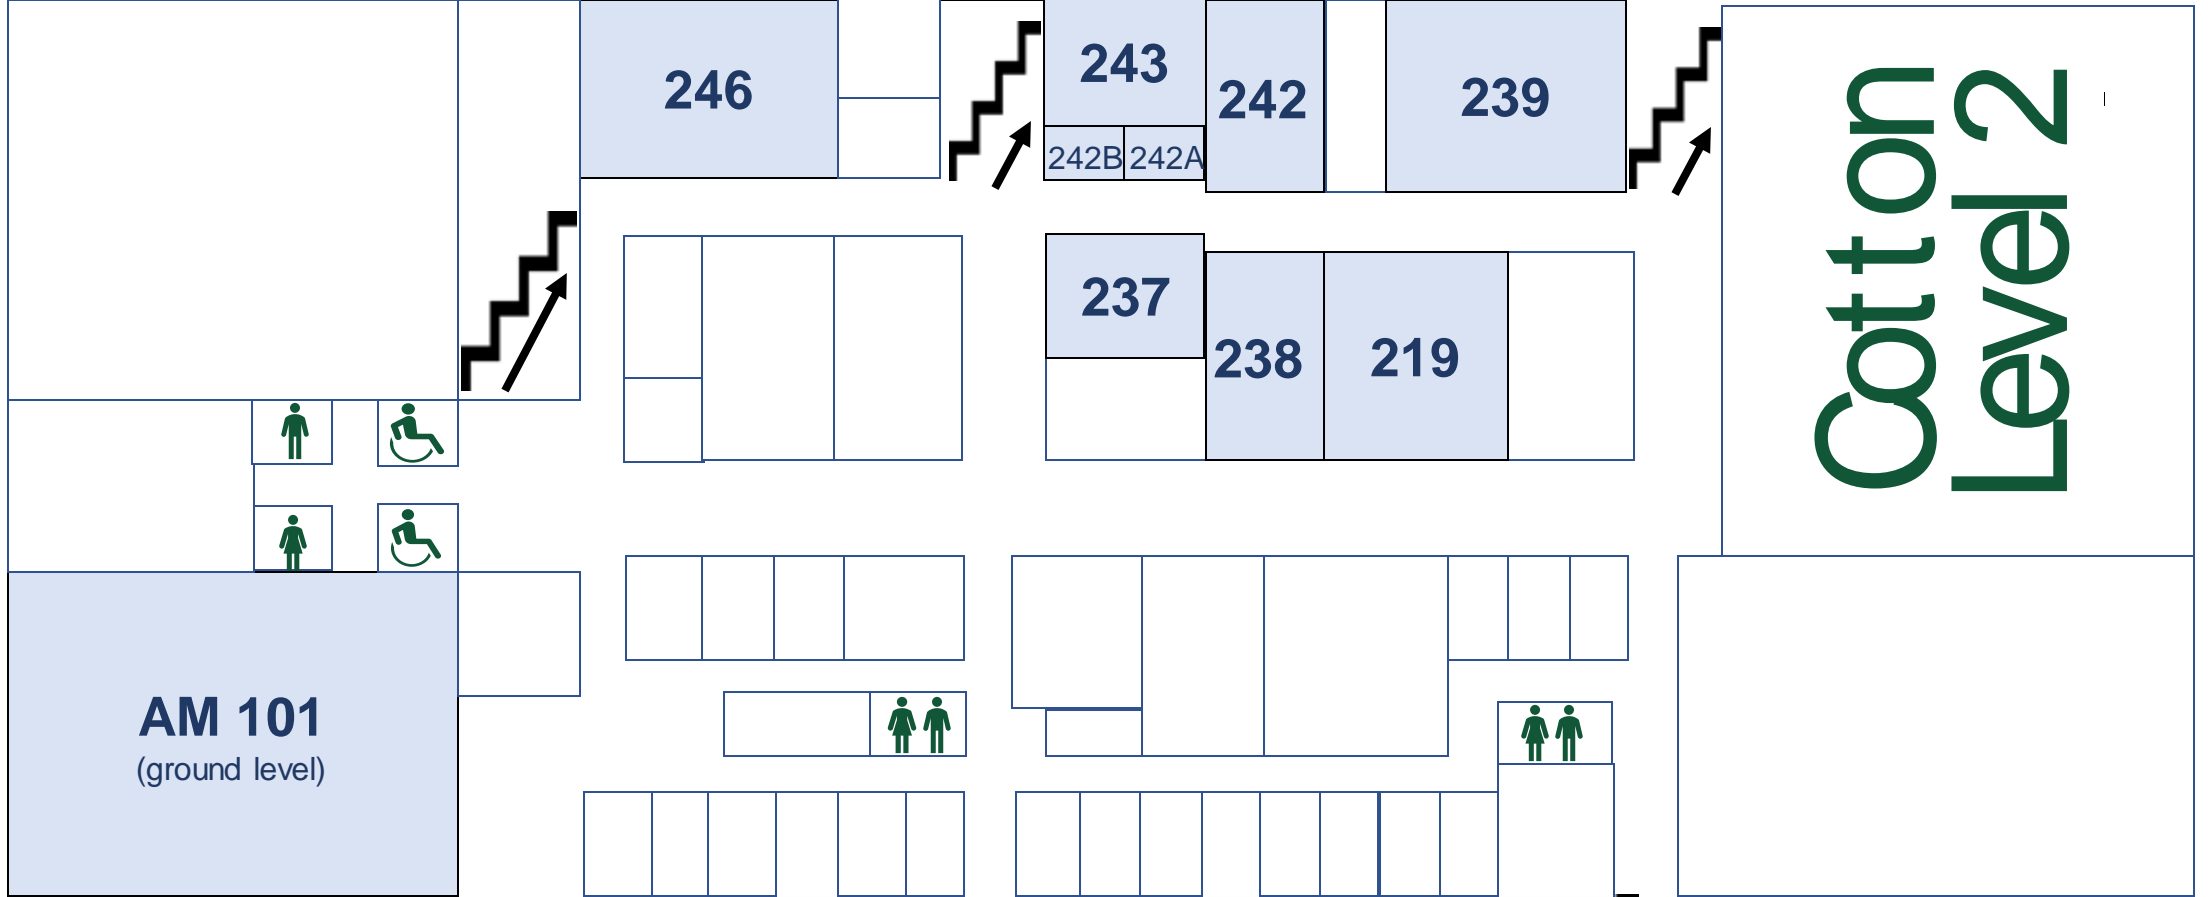

Alan MacDiarmid

(View to Kelburn)

→ North

MYLT 101 and Hub
(ground level)

→

AM 101
(ground level)

(View to CBD)