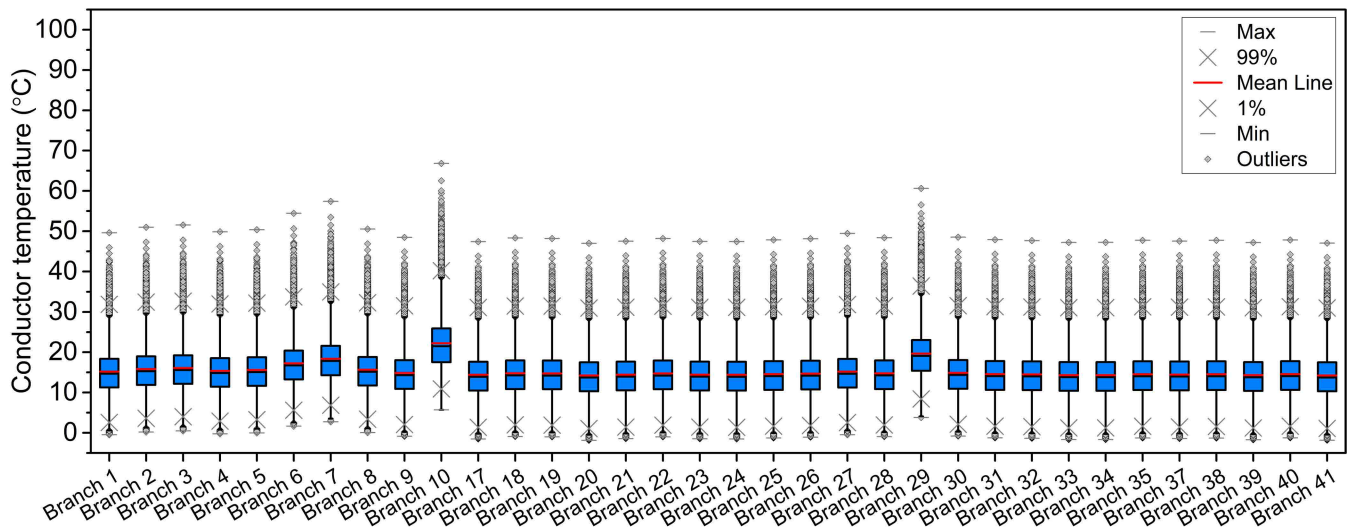

# 1 Box plots of conductor temperature for all cases

Figure 1: Box plot of conductor temperature for 1x Power Flow case.

Figure 2: Box plot of conductor temperature for 2x Power Flow case.

Figure 3: Box plot of conductor temperature for 3x Power Flow case.