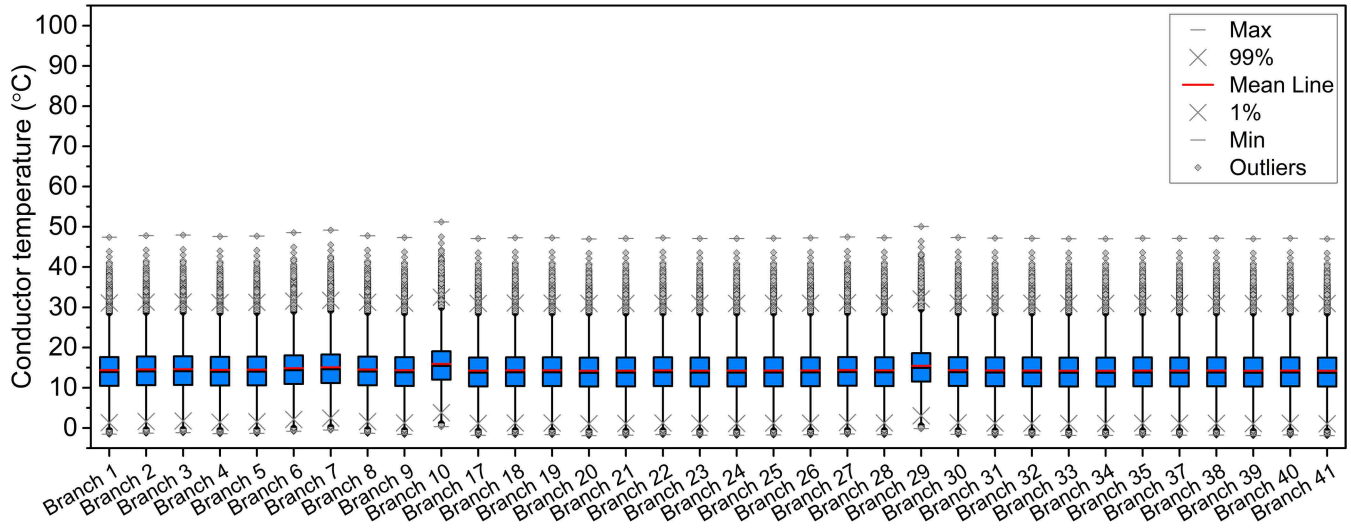

# 1 Box plots of conductor temperature for all cases

Figure 1: Box plot of conductor temperature for 1x Power Flow case.

Figure 2: Box plot of conductor temperature for 2x Power Flow case.

Figure 3: Box plot of conductor temperature for 3x Power Flow case.