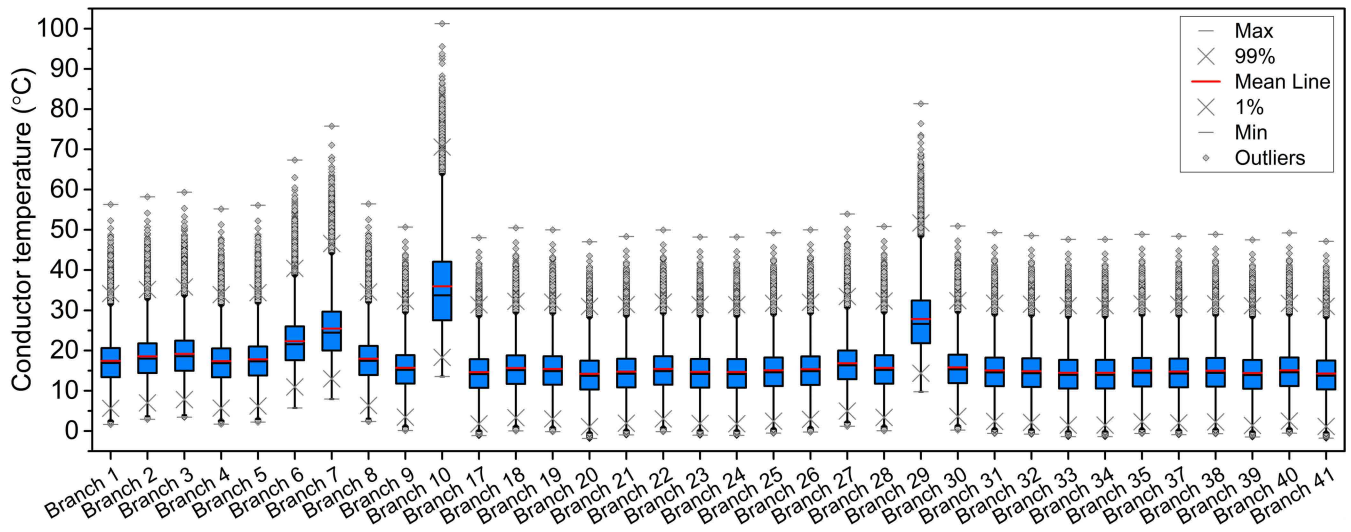

# 1 Box plots of conductor temperature for all cases

Figure 1: Box plot of conductor temperature for 1x Power Flow case.

Figure 2: Box plot of conductor temperature for 2x Power Flow case.

Figure 3: Box plot of conductor temperature for 3x Power Flow case.